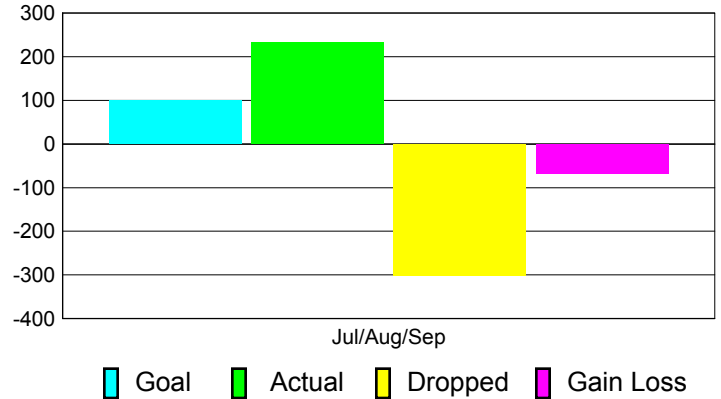

Membership Results 2012-2013

Goal, New, Dropped, Gain/Loss