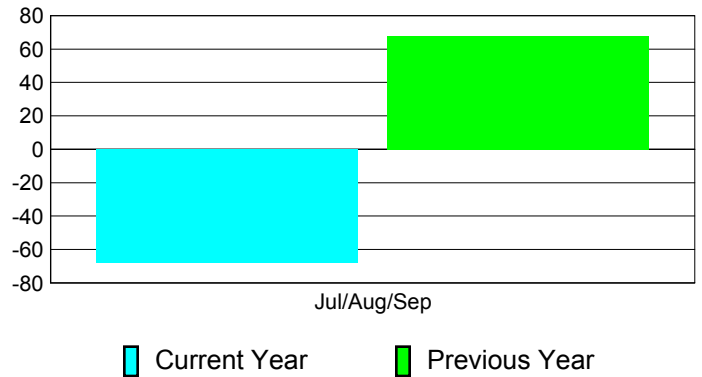

Membership Results
2012-2013

Membership
2011-2012

Month	Net Memb Goal	Actual New Memb	Actual Dropped Memb	Gain/Loss of Memb	Gain/Loss of Memb
Jul/Aug/Sep	100	233	-301	-68	68
Totals	100	233	-301	-68	68

Membership Results 2012-2013

Goal, New, Dropped, Gain/Loss

Comparison of Membership Gain/Loss

Current Year Compared to the Previous Year

Gender Comparison 2012-2013

Male Female