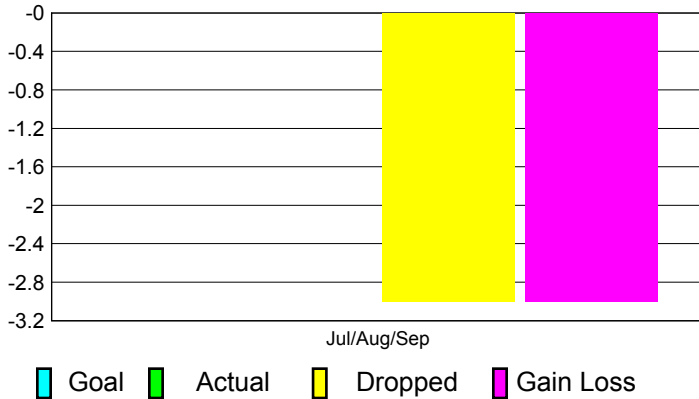

2012-2013 GMT Reports for District (or Undistricted) **District 356 E**

GMT: **BYEONG-DEOK KIM**

Location: **REPUBLIC OF KOREA**

GMT CA: **5**

CLUBS

Club Results
2012-2013

Clubs
2011-2012

Month	New Club Goal	Actual New Clubs	Actual Dropped Clubs	Gain/Loss of Clubs	Gain/Loss of Clubs
Jul/Aug/Sep	0	0	-3	-3	0
Totals	0	0	-3	-3	0

Club Results 2012-2013

Goal, New, Dropped, Gain/Loss

Comparison of Club Gain/Loss

Current Year Compared to the Previous Year

YTD Status Quo Clubs 2012-2013

Status Quo Clubs Compared to Status Quo Members

MEMBERSHIP