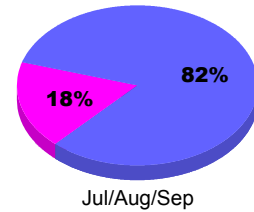

Membership Results
2012-2013

Membership
2011-2012

Month	Net Memb Goal	Actual New Memb	Actual Dropped Memb	Gain/Loss of Memb	Gain/Loss of Memb
Jul/Aug/Sep	100	233	-301	-68	68
Totals	100	233	-301	-68	68

Membership Results 2012-2013

Goal, New, Dropped, Gain/Loss

Comparison of Membership Gain/Loss

Current Year Compared to the Previous Year

Gender Comparison 2012-2013

Male Female